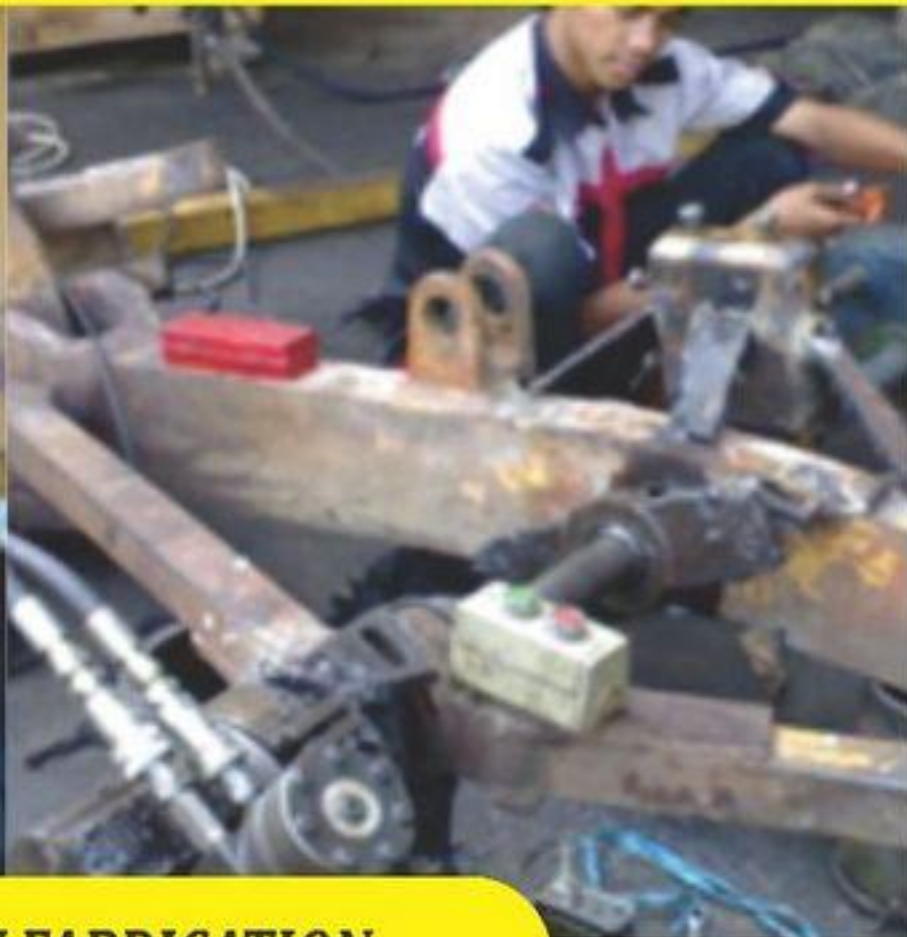

Cigweld 400hd Transmig
Kobowel Ka - 302 Stick
Gara Travo 160
Cigweid Travo 160

Mesin Welding

PUM SERVICE & MAINTENANCE

HYDRAULIC SERVICE & MAINTENANCE

MILLING SERVICE

VIBRATOR GRIZZLY FABRICATION

Bearing

Gear